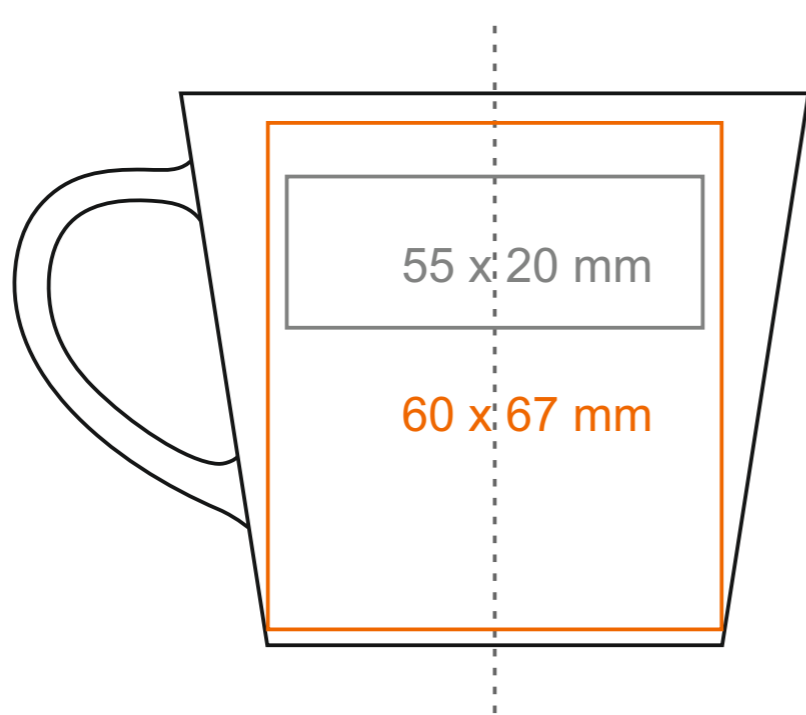

# C\_255 Victor Bianco Set

120 ml / h: 63 mm / Ø 69 mm

saucer Ø 127 mm

Imprint on the handle  
 Imprint on the inside  
 Imprint on the bottom inside  
 Imprint on the bottom outside

- 50 x 8 mm
- 35 x 20 mm
- Ø 25 mm
- Ø 25 mm

# C\_255 Victor Bianco Set

210 ml / h: 73 mm / Ø 84 mm

saucer Ø 149 mm

Imprint on the handle  
 Imprint on the inside  
 Imprint on the bottom inside  
 Imprint on the bottom outside

- 30 x 10 mm
- 40 x 20 mm
- Ø 35 mm
- Ø 30 mm