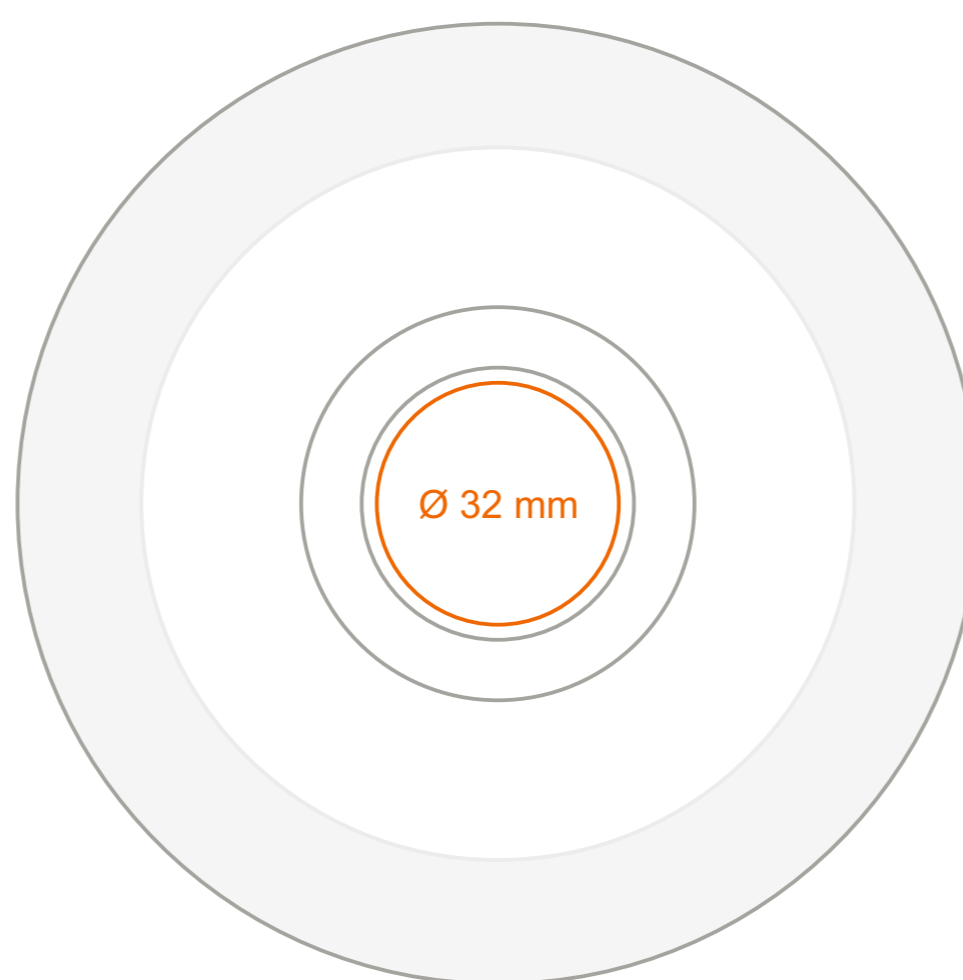

# C\_255 Victor Bianco Set

120 ml / h: 63 mm / Ø 69 mm

saucer Ø 127 mm

Imprint on the handle  
 Imprint on the inside  
 Imprint on the bottom inside  
 Imprint on the bottom outside

- 50 x 8 mm
- 35 x 20 mm
- Ø 25 mm
- Ø 25 mm

# C\_255 Victor Bianco Set

210 ml / h: 73 mm / Ø 84 mm

saucer Ø 149 mm

Imprint on the handle  
 Imprint on the inside  
 Imprint on the bottom inside  
 Imprint on the bottom outside

- 30 x 10 mm
- 40 x 20 mm
- Ø 35 mm
- Ø 30 mm