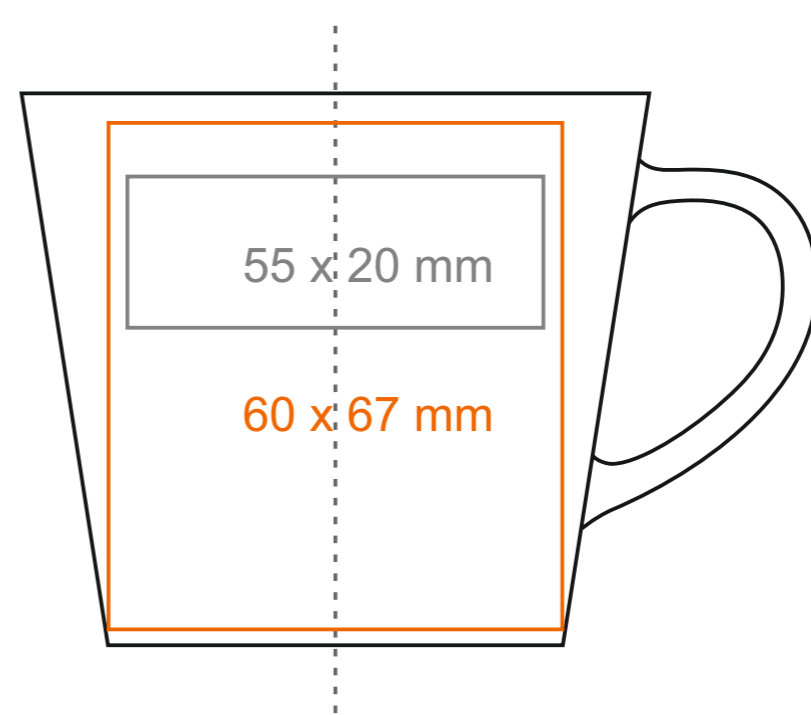

# C\_255 Victor Bianco Set

120 ml / h: 63 mm / Ø 69 mm

saucer Ø 127 mm

Imprint on the handle  
 Imprint on the inside  
 Imprint on the bottom inside  
 Imprint on the bottom outside

- 50 x 8 mm
- 35 x 20 mm
- Ø 25 mm
- Ø 25 mm

# C\_255 Victor Bianco Set

210 ml / h: 73 mm / Ø 84 mm

saucer Ø 149 mm

Imprint on the handle  
 Imprint on the inside  
 Imprint on the bottom inside  
 Imprint on the bottom outside

- 30 x 10 mm
- 40 x 20 mm
- Ø 35 mm
- Ø 30 mm