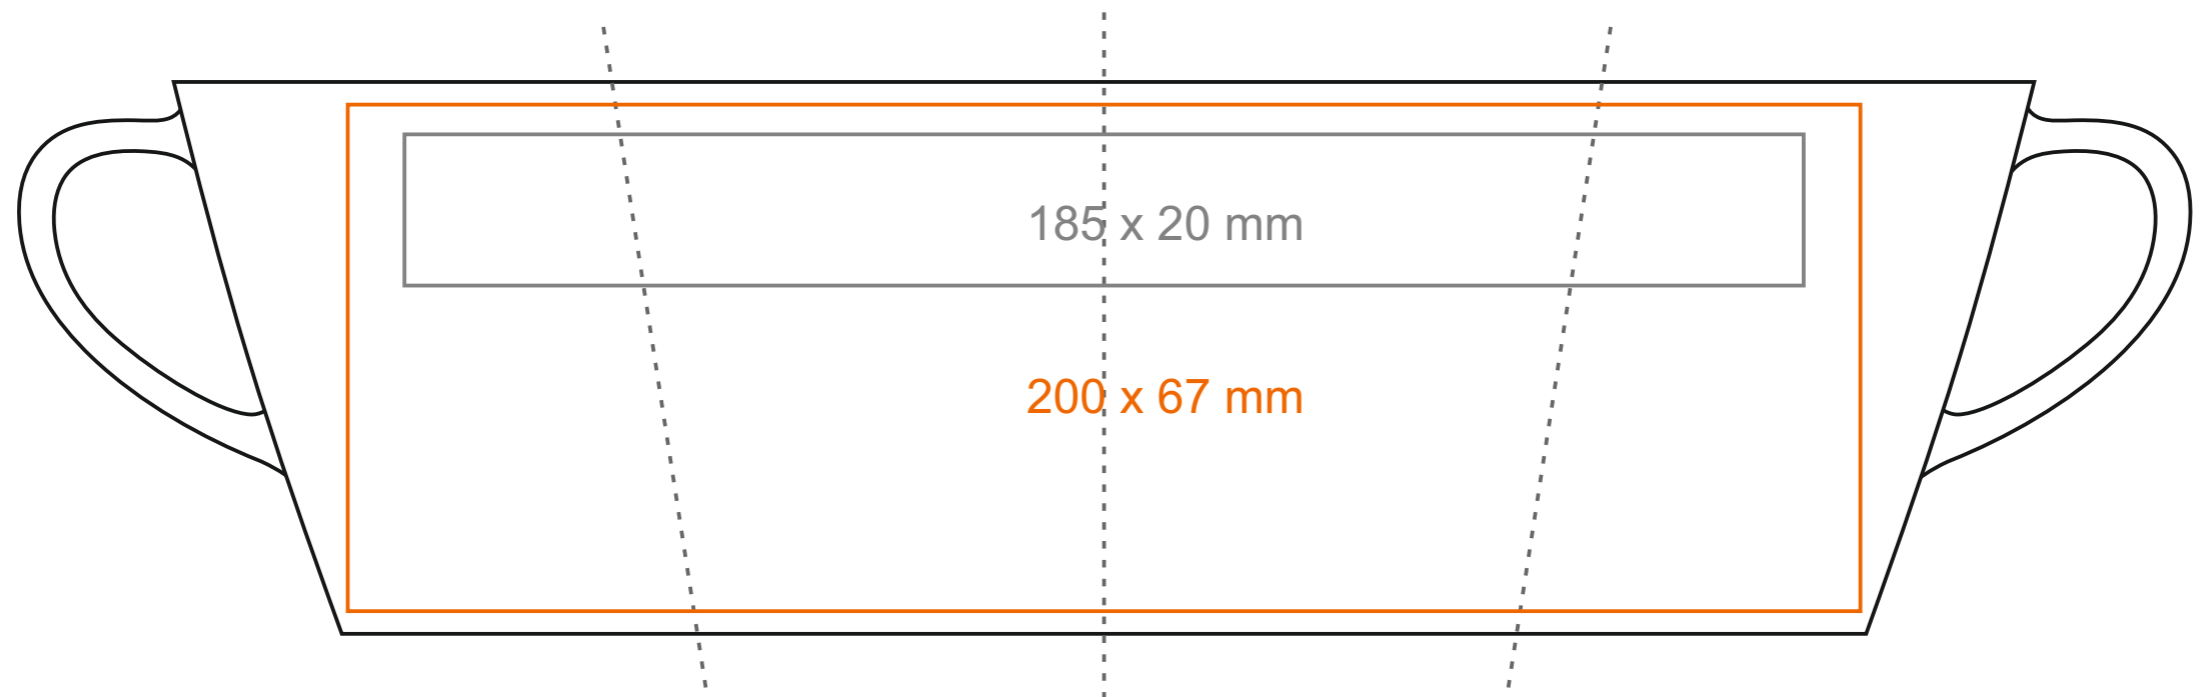

# C\_255 Victor Bianco Set

120 ml / h: 63 mm / Ø 69 mm

saucer Ø 127 mm

Imprint on the handle  
 Imprint on the inside  
 Imprint on the bottom inside  
 Imprint on the bottom outside

- 50 x 8 mm
- 35 x 20 mm
- Ø 25 mm
- Ø 25 mm

# C\_255 Victor Bianco Set

210 ml / h: 73 mm / Ø 84 mm

saucer Ø 149 mm

Imprint on the handle  
 Imprint on the inside  
 Imprint on the bottom inside  
 Imprint on the bottom outside

- 30 x 10 mm
- 40 x 20 mm
- Ø 35 mm
- Ø 30 mm