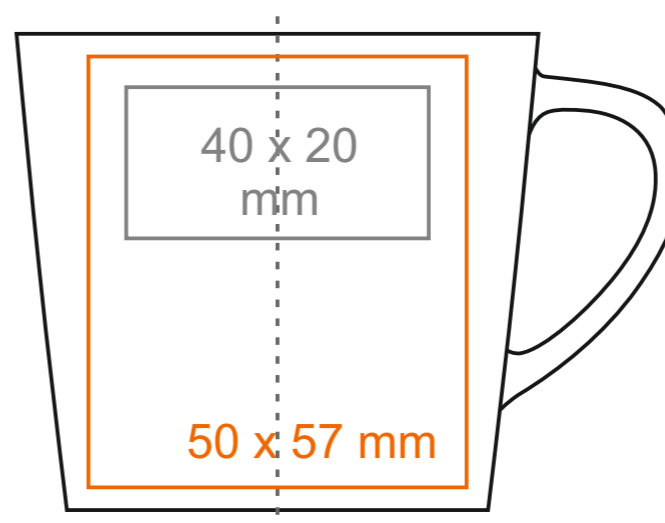

# C\_255 Victor Bianco Set

120 ml / h: 63 mm / Ø 69 mm

saucer Ø 127 mm

Imprint on the handle  
 Imprint on the inside  
 Imprint on the bottom inside  
 Imprint on the bottom outside

- 50 x 8 mm
- 35 x 20 mm
- Ø 25 mm
- Ø 25 mm

# C\_255 Victor Bianco Set

210 ml / h: 73 mm / Ø 84 mm

saucer Ø 149 mm

Imprint on the handle  
 Imprint on the inside  
 Imprint on the bottom inside  
 Imprint on the bottom outside

- 30 x 10 mm
- 40 x 20 mm
- Ø 35 mm
- Ø 30 mm