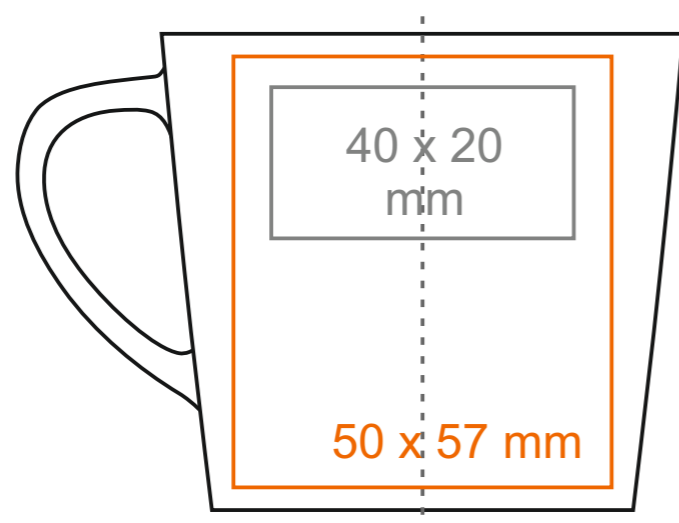

# C\_255 Victor Bianco Set

120 ml / h: 63 mm / Ø 69 mm

saucer Ø 127 mm

Imprint on the handle  
 Imprint on the inside  
 Imprint on the bottom inside  
 Imprint on the bottom outside

- 50 x 8 mm
- 35 x 20 mm
- Ø 25 mm
- Ø 25 mm

# C\_255 Victor Bianco Set

210 ml / h: 73 mm / Ø 84 mm

saucer Ø 149 mm

Imprint on the handle  
 Imprint on the inside  
 Imprint on the bottom inside  
 Imprint on the bottom outside

- 30 x 10 mm
- 40 x 20 mm
- Ø 35 mm
- Ø 30 mm