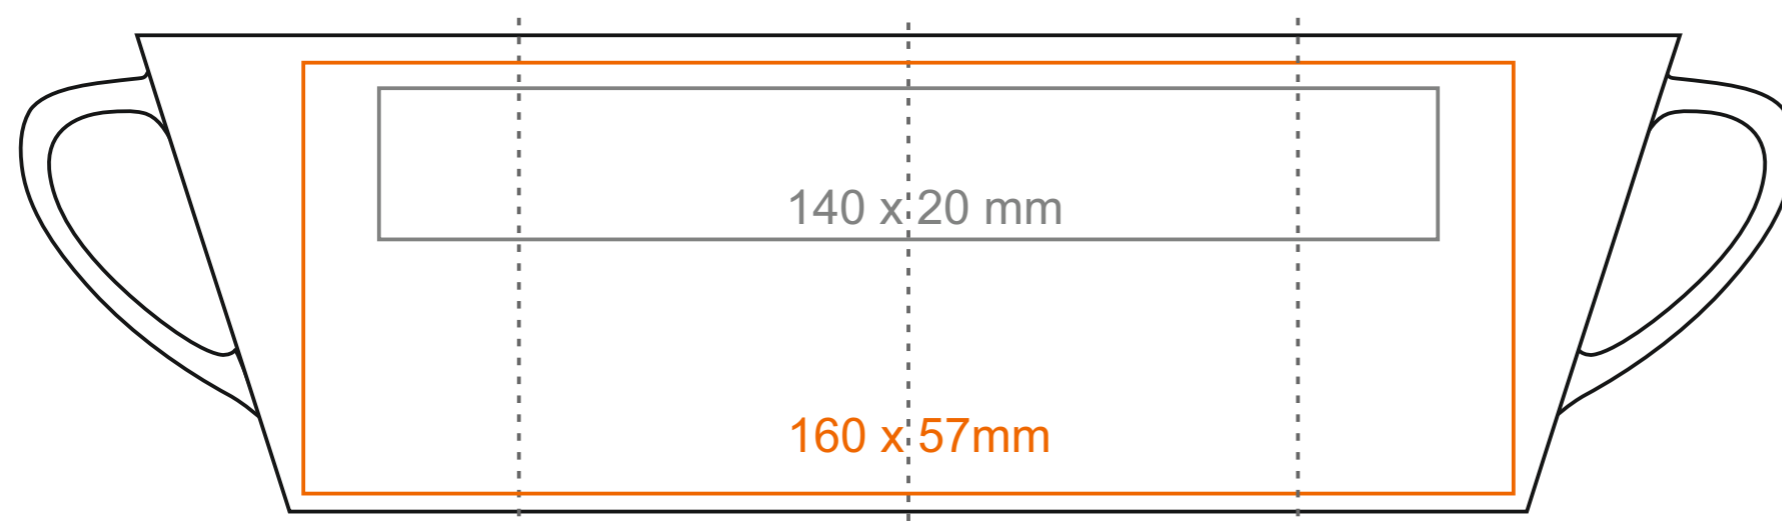

# C\_255 Victor Bianco Set

120 ml / h: 63 mm / Ø 69 mm

saucer Ø 127 mm

Imprint on the handle  
 Imprint on the inside  
 Imprint on the bottom inside  
 Imprint on the bottom outside

- 50 x 8 mm
- 35 x 20 mm
- Ø 25 mm
- Ø 25 mm

# C\_255 Victor Bianco Set

210 ml / h: 73 mm / Ø 84 mm

saucer Ø 149 mm

Imprint on the handle  
 Imprint on the inside  
 Imprint on the bottom inside  
 Imprint on the bottom outside

- 30 x 10 mm
- 40 x 20 mm
- Ø 35 mm
- Ø 30 mm