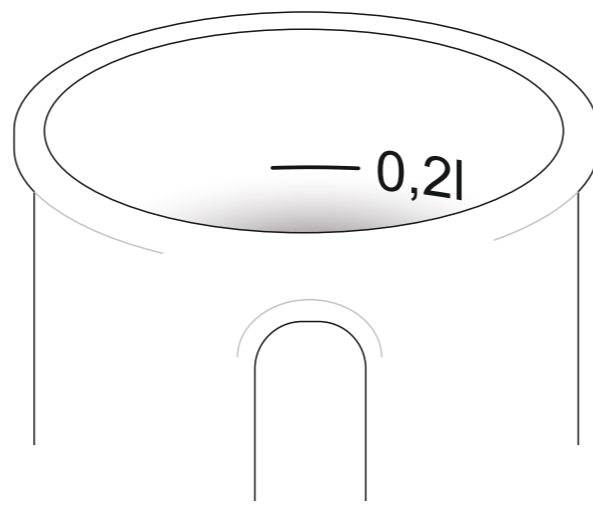

M_484

Santa

attribute 0,2l

220 ml / h: 103 mm / Ø 72 mm

Imprint on the bottom outside

Imprint on the handle
Imprint on the inside

- 40 x 6 mm
- 40 x 20 mm

*In the case of projects for transfer print running outside of the standard print area, please contact our sales department.

[How to prepare print material](#)

meaning

- Transfer Print
- Sensitive Touch
- Direct Print