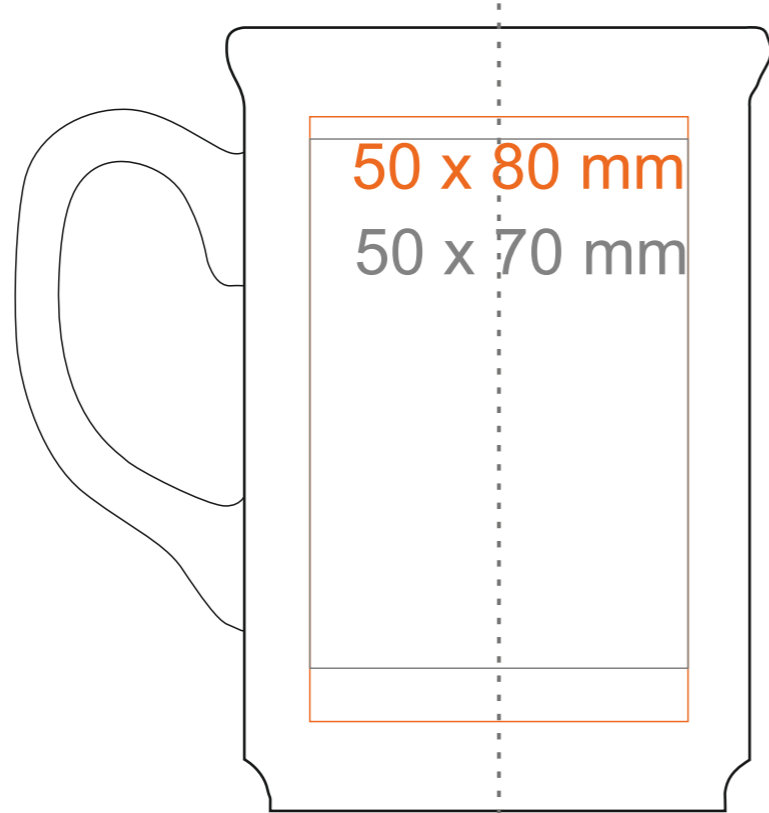

M_484

Santa

attribute 0,2l

220 ml / h: 103 mm / Ø 72 mm

Imprint on the bottom outside

Imprint on the handle
Imprint on the inside

- 40 x 6 mm
- 40 x 20 mm

*In the case of projects for transfer print running outside of the standard print area, please contact our sales department.

[How to prepare print material](#)

meaning

- Transfer Print
- Sensitive Touch
- Direct Print