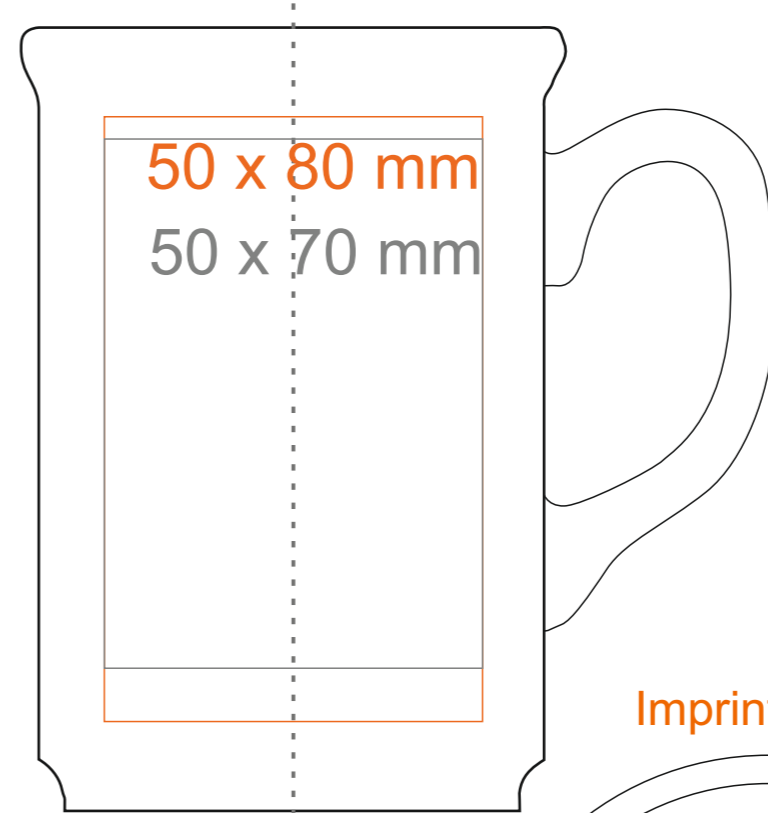

M_484

Santa

attribute 0,2l

220 ml / h: 103 mm / Ø 72 mm

Imprint on the bottom outside

Imprint on the handle
Imprint on the inside

- 40 x 6 mm
- 40 x 20 mm

*In the case of projects for transfer print running outside of the standard print area, please contact our sales department.

[How to prepare print material](#)

meaning

- Transfer Print
- Sensitive Touch
- Direct Print