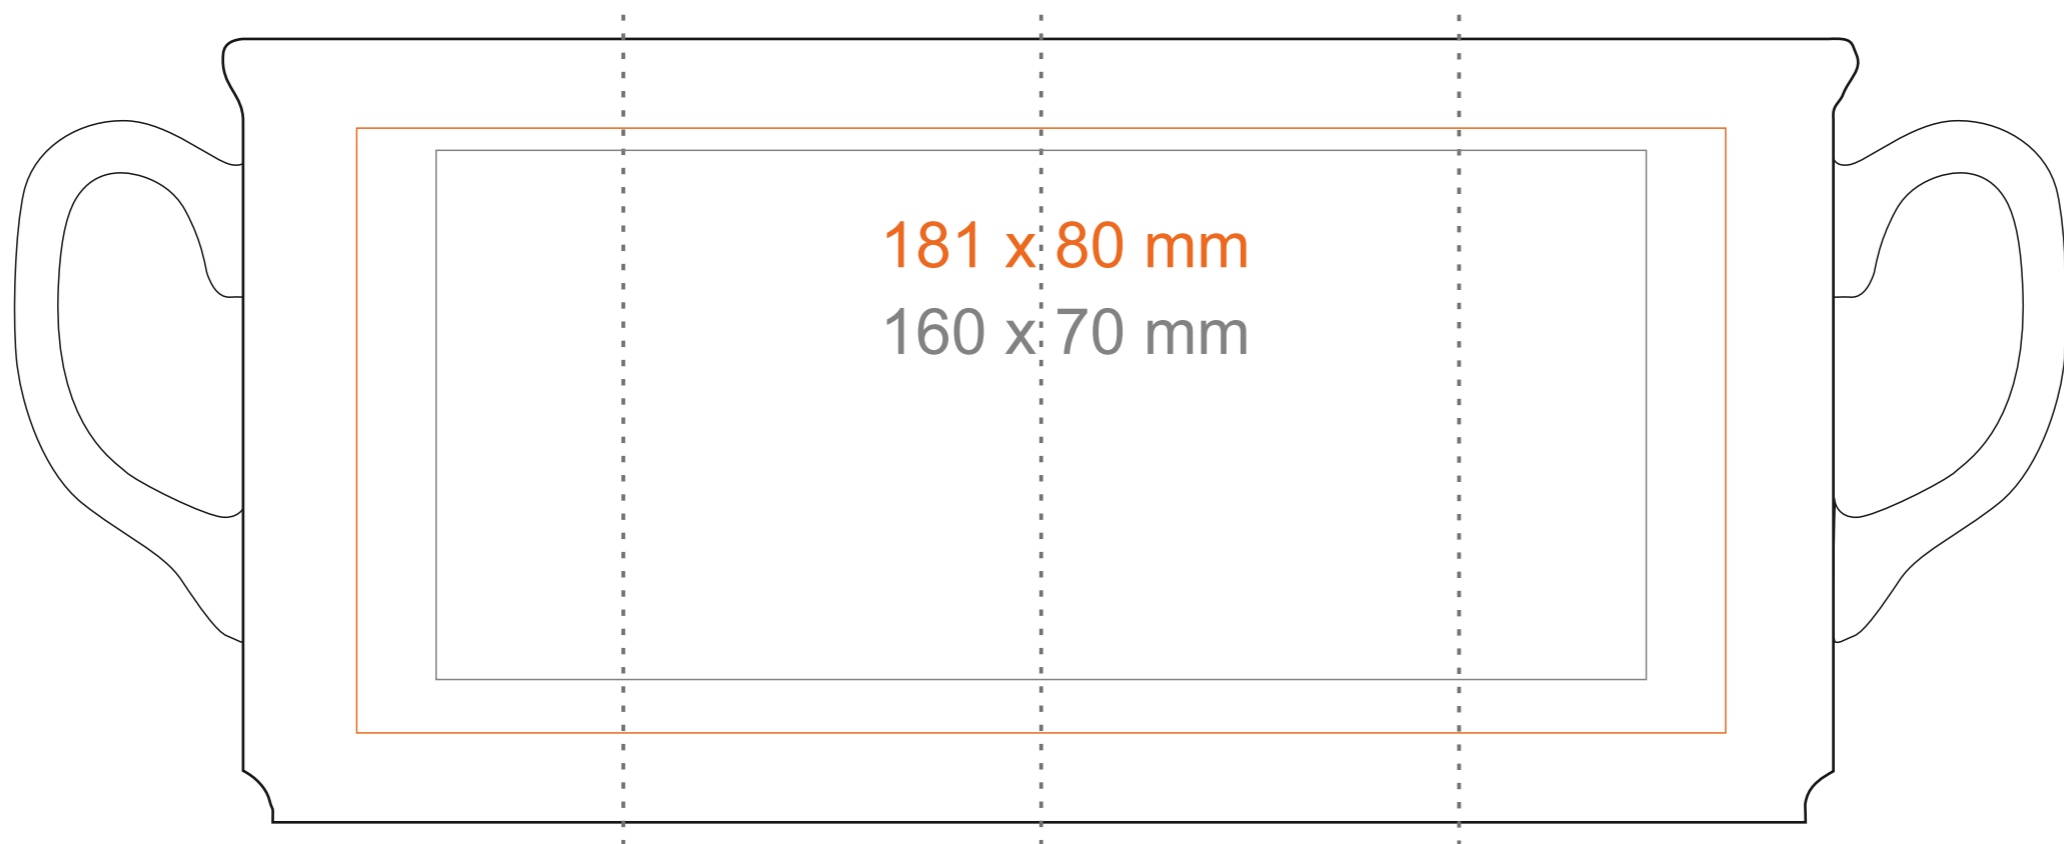

M_484

Santa

attribute 0,2l

220 ml / h: 103 mm / Ø 72 mm

Imprint on the bottom outside

Imprint on the handle
Imprint on the inside

- 40 x 6 mm
- 40 x 20 mm

*In the case of projects for transfer print running outside of the standard print area, please contact our sales department.

[How to prepare print material](#)

meaning

- Transfer Print
- Sensitive Touch
- Direct Print