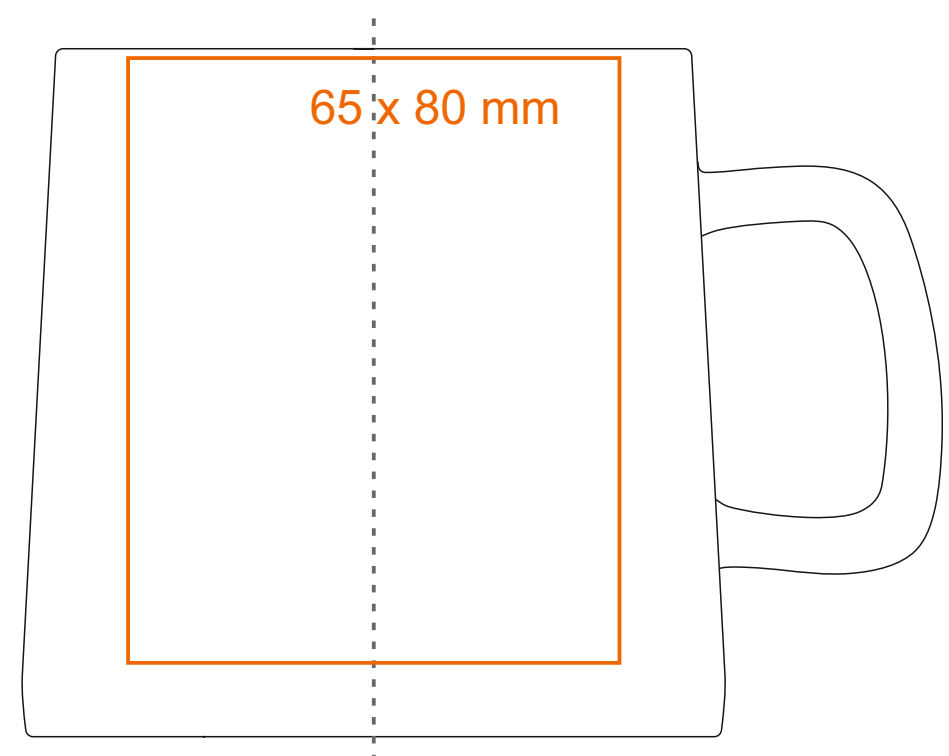

M_526 Eden

370 ml / h: 91 mm / Ø 84 mm

- Imprint on the handle - 70 x 10 mm
- Imprint on the inside - 50 x 20 mm
- Imprint on the bottom inside - Ø 60 mm
- Imprint on the bottom outside - Ø 50 mm

*In the case of projects for transfer print running outside of the standard print area, please contact our sales department.

[How to prepare print material](#)

meaning

- Transfer Print
- Sensitive Touch
- Direct Print