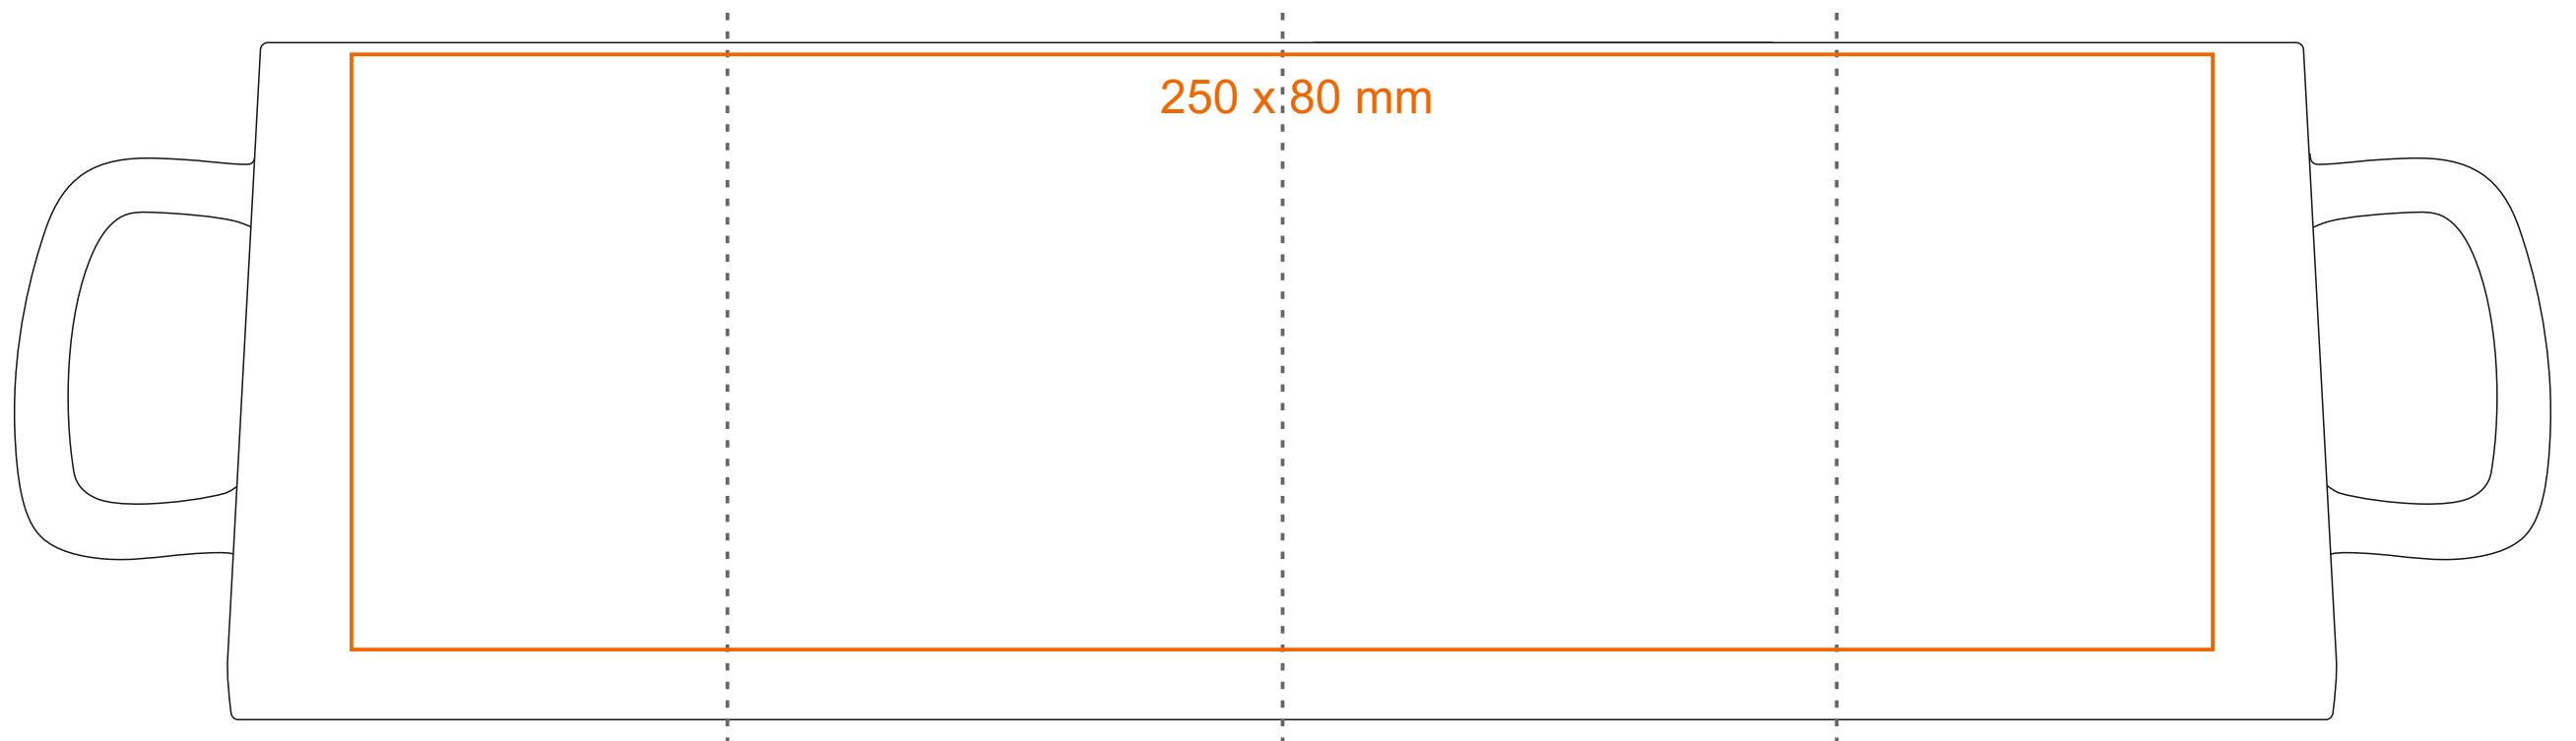

M_526 Eden

370 ml / h: 91 mm / Ø 84 mm

- Imprint on the handle - 70 x 10 mm
- Imprint on the inside - 50 x 20 mm
- Imprint on the bottom inside - Ø 60 mm
- Imprint on the bottom outside - Ø 50 mm

*In the case of projects for transfer print running outside of the standard print area, please contact our sales department.

[How to prepare print material](#)

meaning

- Transfer Print
- Sensitive Touch
- Direct Print