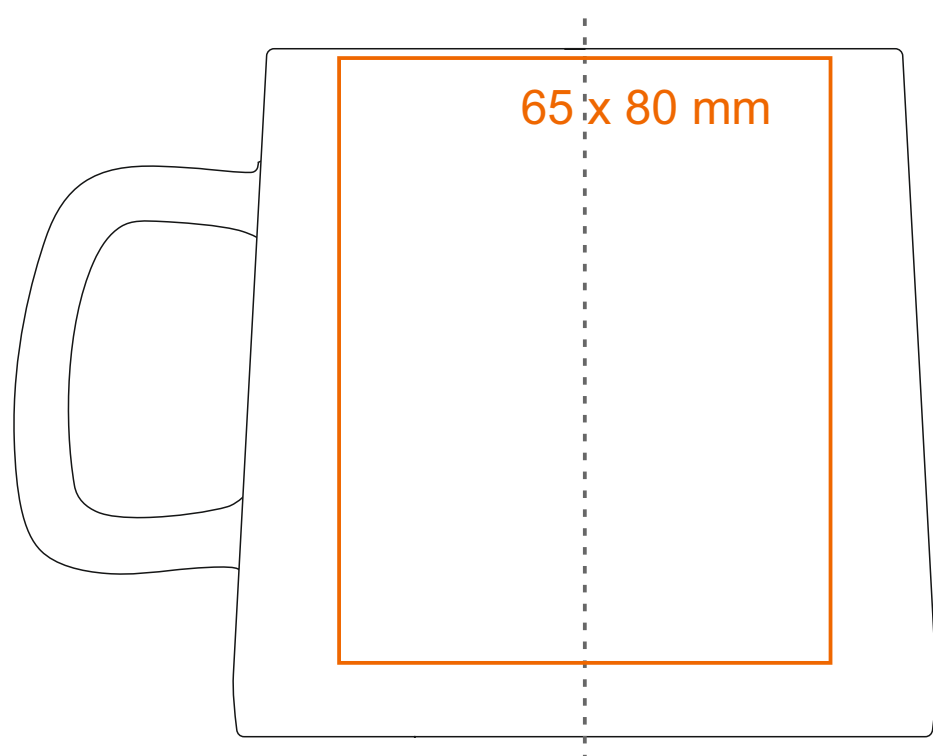

M_526 Eden

370 ml / h: 91 mm / Ø 84 mm

- Imprint on the handle - 70 x 10 mm
- Imprint on the inside - 50 x 20 mm
- Imprint on the bottom inside - Ø 60 mm
- Imprint on the bottom outside - Ø 50 mm

*In the case of projects for transfer print running outside of the standard print area, please contact our sales department.

[How to prepare print material](#)

meaning

- Transfer Print
- Sensitive Touch
- Direct Print